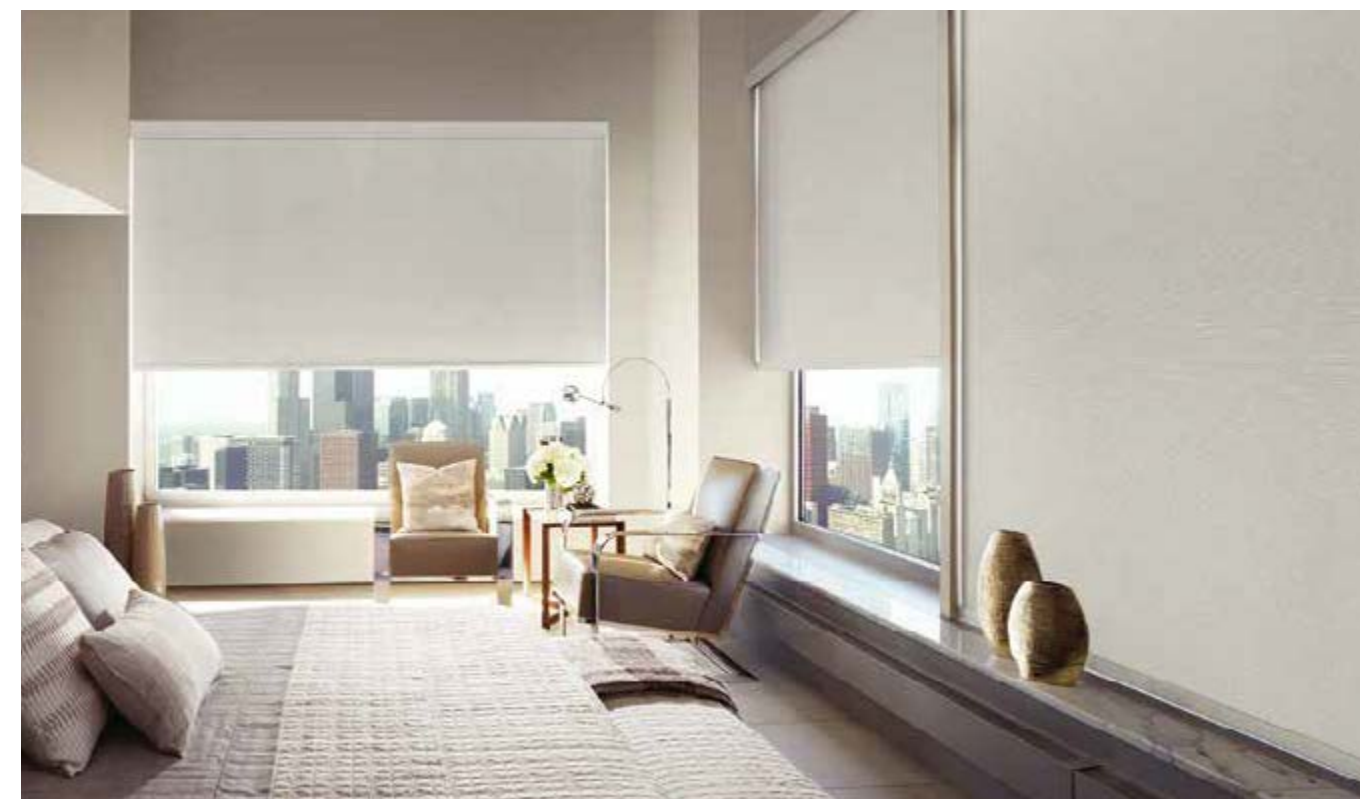

Superior Functionality

PowerView® Automation provides the ultimate in-home automation allowing you to control every shade with the touch of a button.