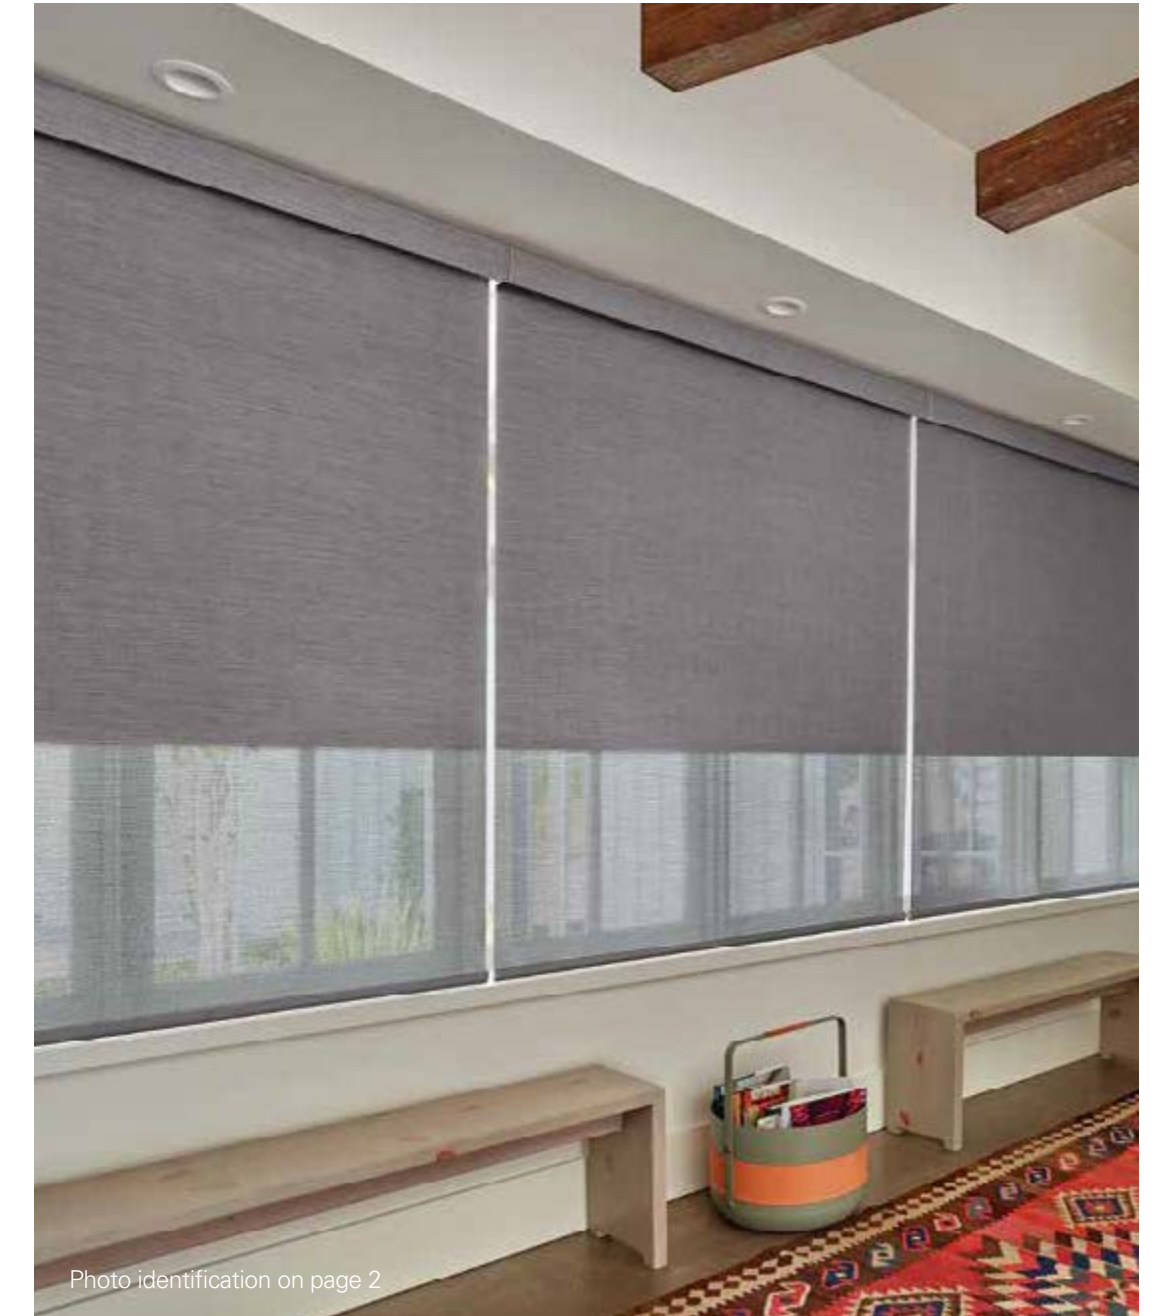

PowerView AC Automation

An AC motor solution in the PowerView family that's perfect for larger window treatments. Uses the existing AC power in your home.

Photo identification on page 2