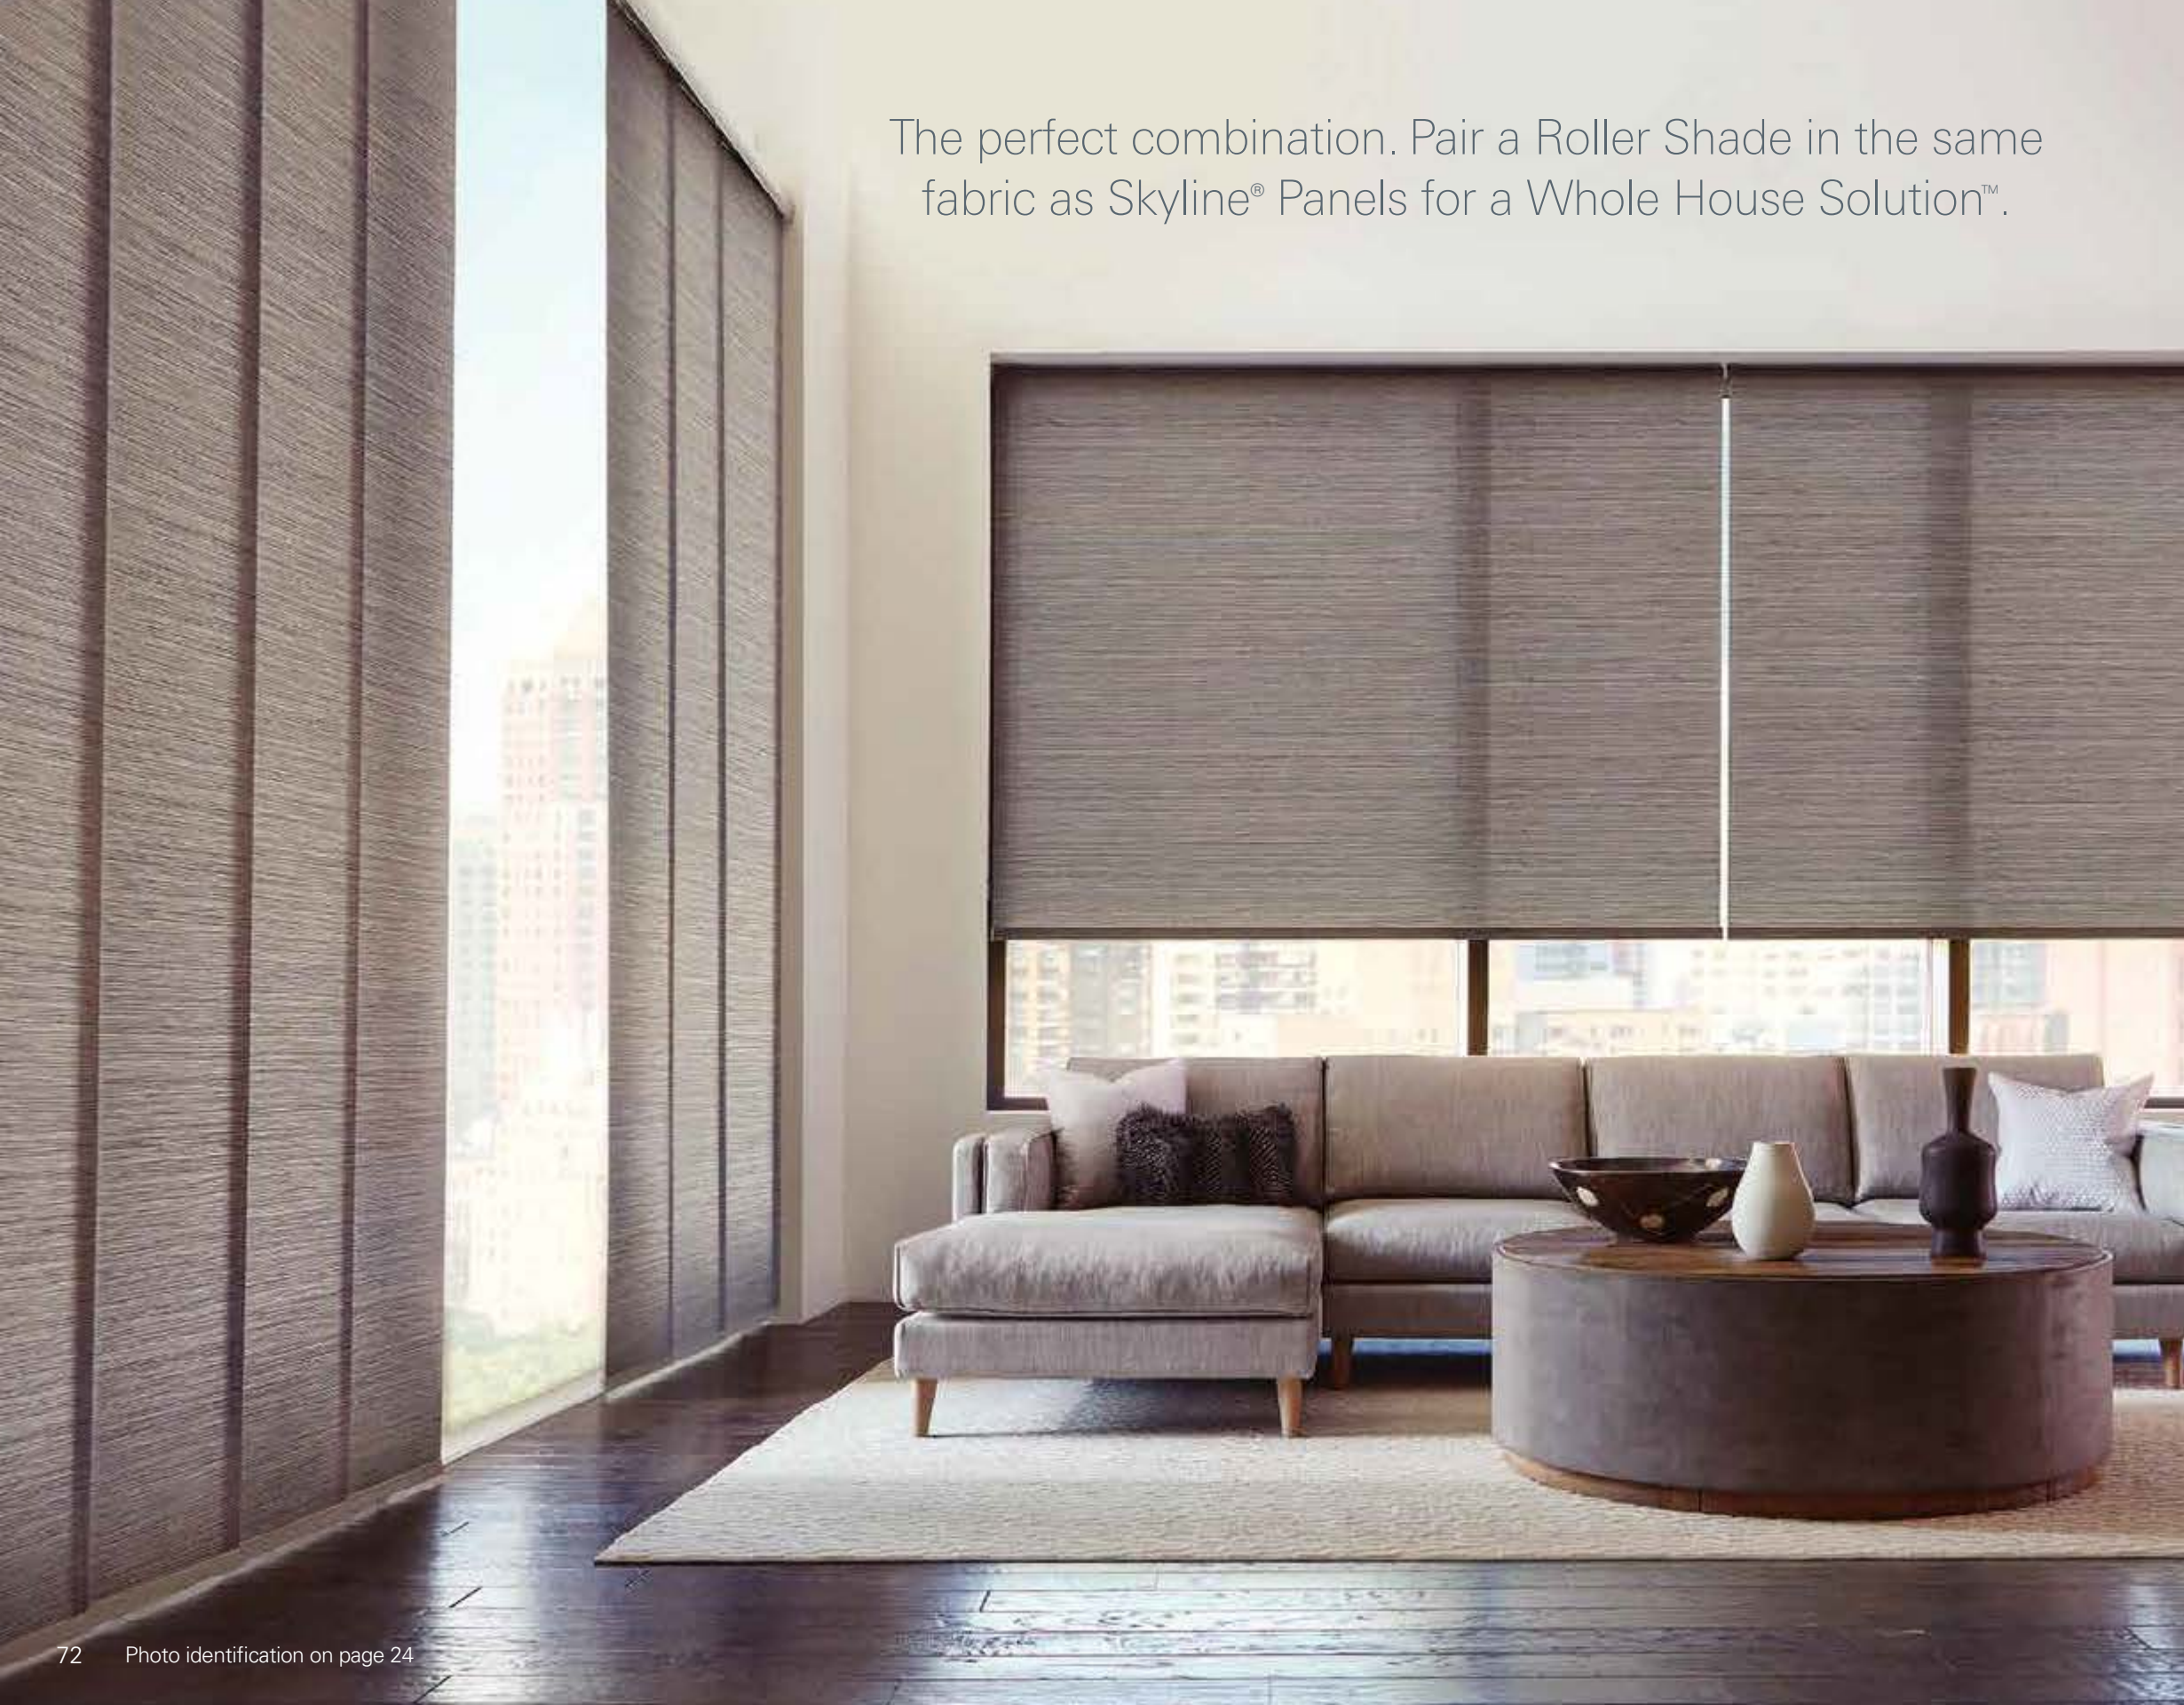

The perfect combination. Pair a Roller Shade in the same fabric as Skyline® Panels for a Whole House Solution™.