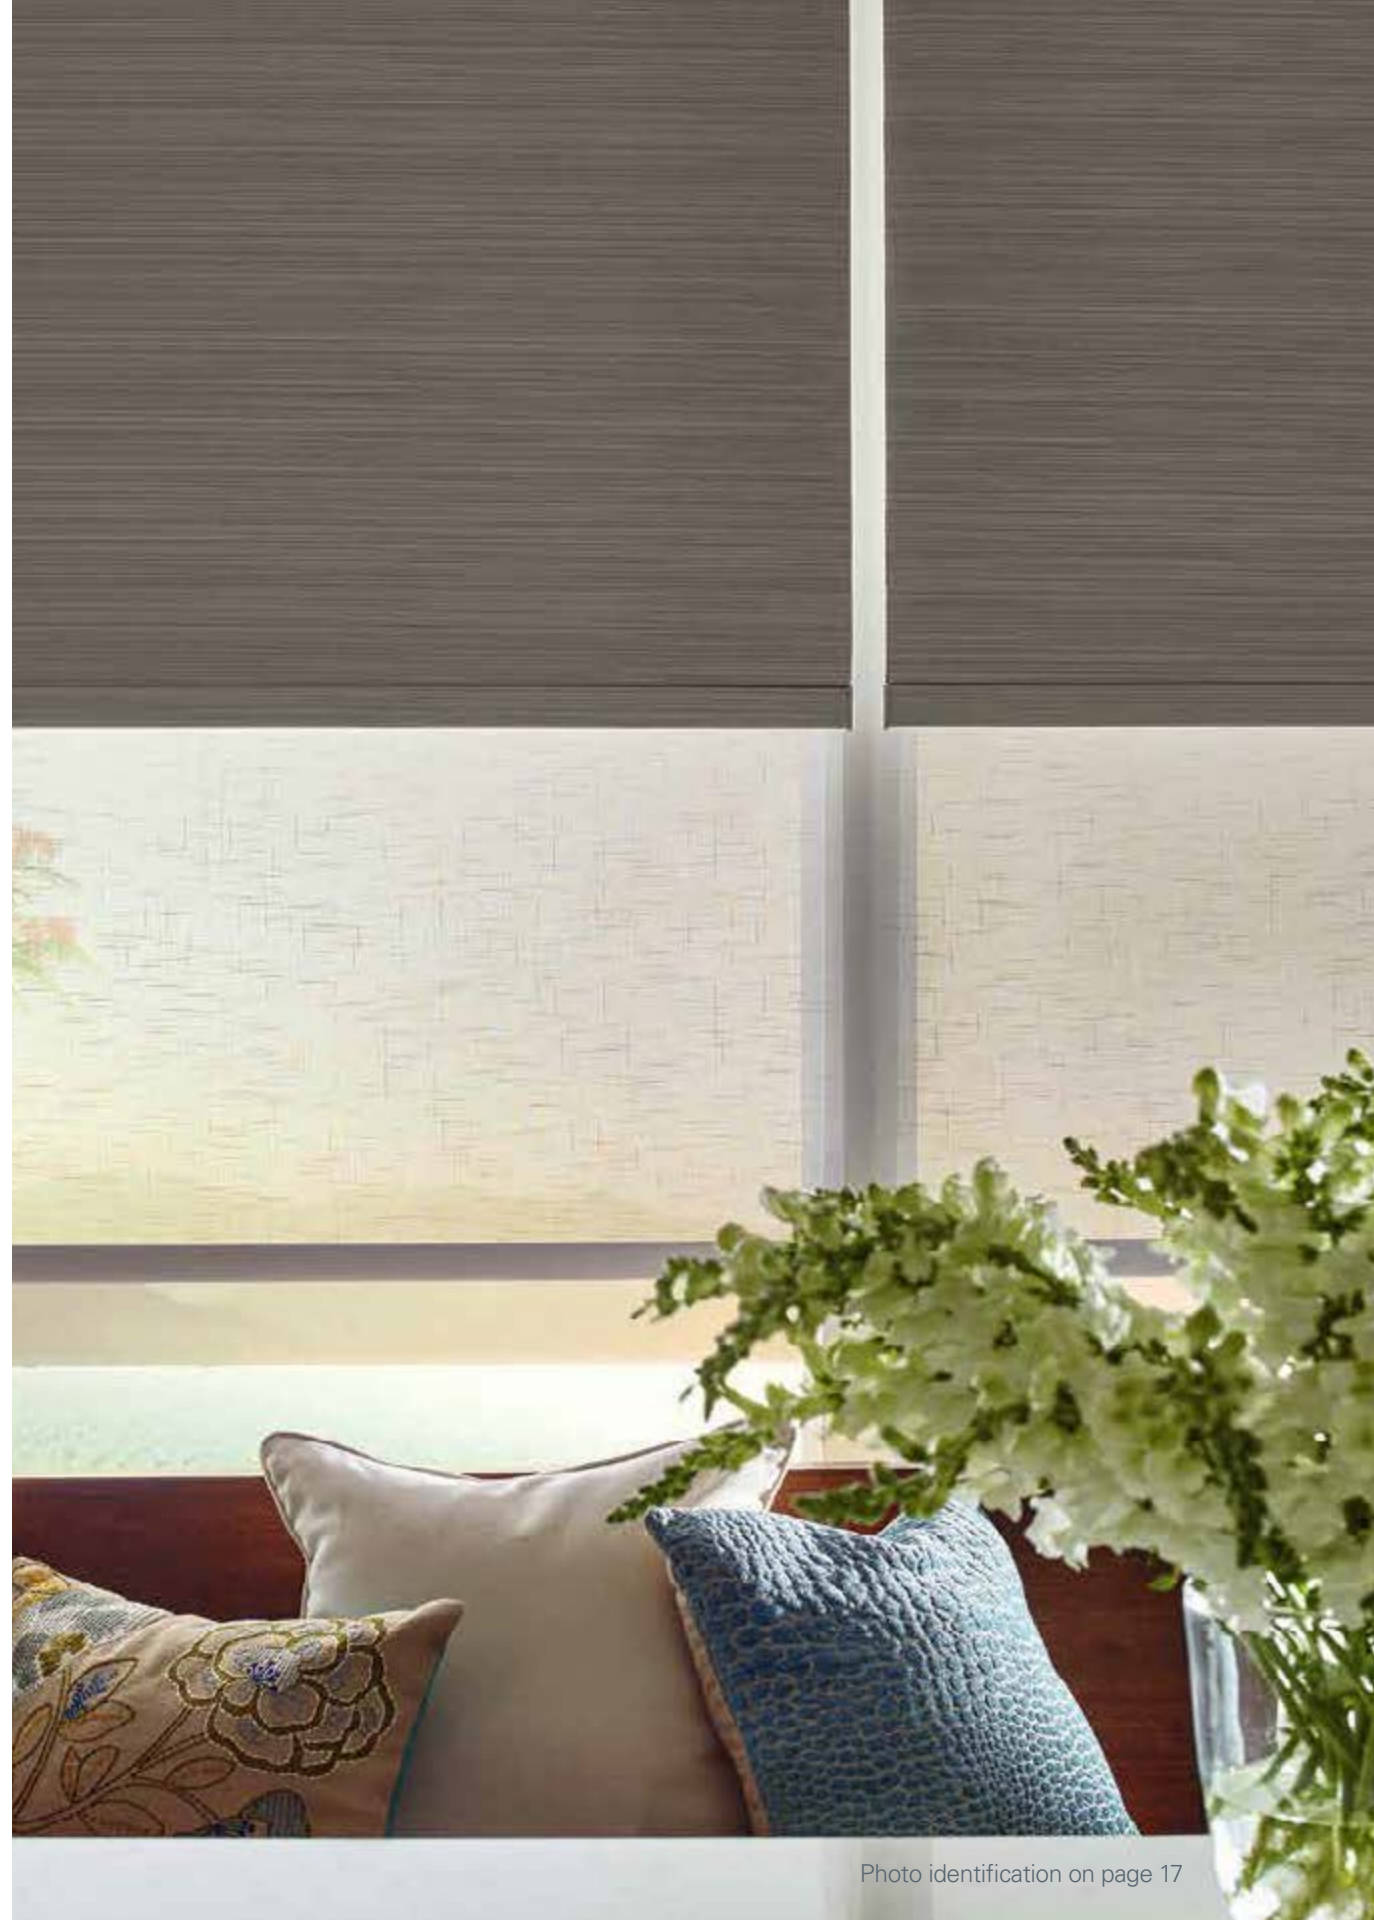

Dual Roller Two Shades, One Window

Combine roller fabrics with different opacities. Each shade operates independently for the ultimate in light control and privacy.

Photo identification on page 17